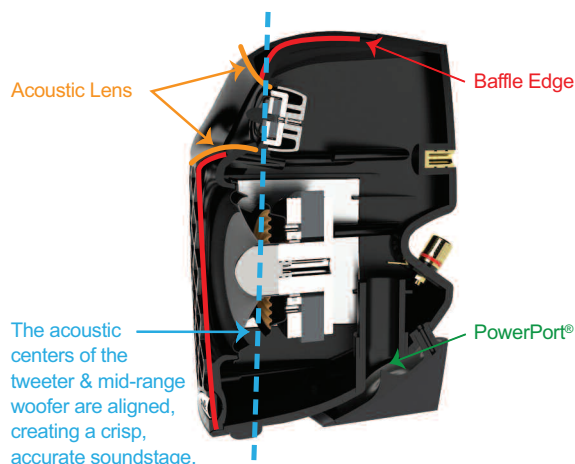

TL2 Satellite & Center Channel Features

- **Time Lens™ Technology**—The acoustic centers of the tweeter and mid-bass driver are located in the same plane for superior imaging, while the acoustic lens incorporated in the grille smoothes the tweeter's frequency response. The TL Series creates imaging and frequency balance previously impossible in small, high performance satellite speakers.

- **PowerPort[®]** a patented Polk[®] technology, extends the low frequency mid-bass driver response as it decreases air turbulence, eliminates "port noise" and bass output losses up to 3 dB.
- **Steel-Plate Reinforced Curved Enclosure Design.** Non-parallel surfaces, combined with the extra-rigid steel plates, not only results in a stronger and acoustically inert enclosure, but also produces less audible coloration from internal surface resonances.
- **3/4" Silk Dome Tweeters** for crisp, clear imaging and smooth response that's never tiring.
- **3 1/4" Composite Injection Molded Cones With Dynamic Balance[®] Driver Technology.** Polk's patented solution to driver design scientifically tunes driver materials to produce a flat frequency response, with sharp detail, transparency and the ability to play loud without strain.

- **5-Way Binding Posts** offer hookup versatility and secure connections.
- **Combination Keyhole Slot & 1/4" x 20 Threaded Insert** fits all after-market ceiling and wall brackets for ultimate flexibility. Or simply hang the speaker securely on a nail or screw using the keyhole slot.
- **Hi-Gloss "Blackstone" Finish** matches today's most stylish flat panel TV's.